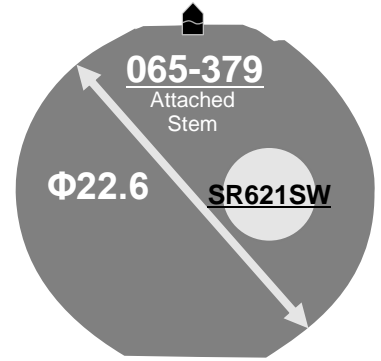

<b>Size</b> <line>	10 ½”
<b>Height</b> <mm>	3.45
<b>Accuracy</b> <per Month>	±20 sec
<b>Battery Life</b>	3 years

Battery consumption could be minimum by pulling out the stem

<b>Balance Weight</b> <μN.m>	Minute 0.40 Second 0.07 Small 0.02 24 Hour 0.13
---------------------------------	--

<b>Original Package</b>	1,000pcs
-------------------------	----------

High Hand Ver.  
6P73  
6P75  
6P77  
6P79

**Time measurement**

**Accuracy**

The unit (gate) time of measurement must be set at "10 sec." and the measurement must be performed in the form of complete watch.