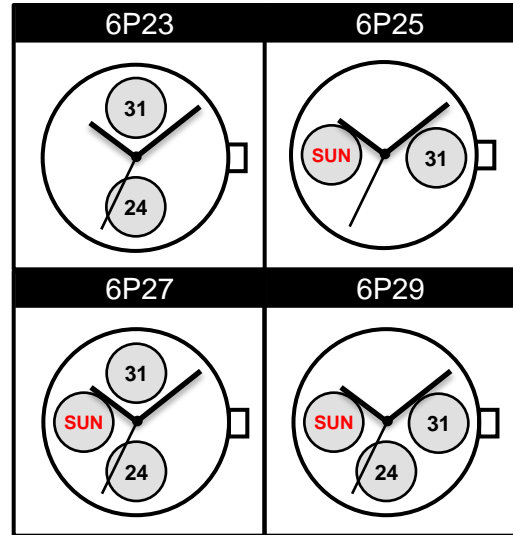

<b>Size</b> <line>	10 ½”
<b>Height</b> <mm>	3.45
<b>Accuracy</b> <per Month>	±20 sec
<b>Battery Life</b>	3 years

Battery consumption could be minimum by pulling out the stem

<b>Balance Weight</b> <μN.m>	Minute 0.40 Second 0.07 Small 0.02 24 Hour 0.13
---------------------------------	--

<b>Original Package</b>	1,000pcs
-------------------------	----------

High Hand Ver.  
6P73  
6P75  
6P77  
6P79

**Time measurement**

**Accuracy**

The unit (gate) time of measurement must be set at "10 sec." and the measurement must be performed in the form of complete watch.