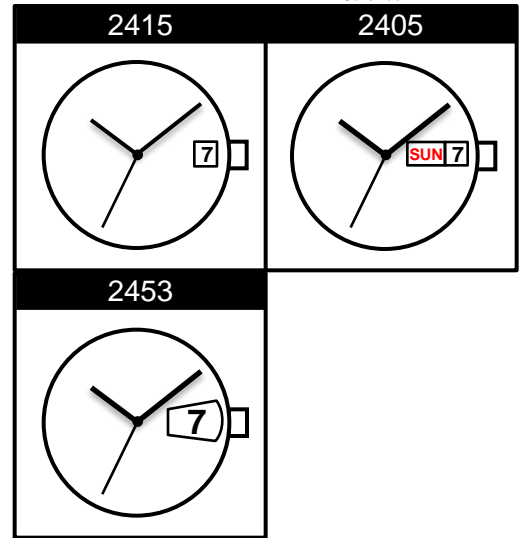

Size <ligne>	13 ½'''
Height <mm>	4.35
Accuracy <per Month>	±20 sec
Battery Life	3 years

Battery consumption could be minimum by pulling out the stem

Balance Weight <µN.m>	Minute 0.40 Second 0.09
---------------------------------	----------------------------

Featured by Shock Detection

Original Package	500pcs
-------------------------	--------

Time measurement

Accuracy

The unit (gate) time of measurement must be set at "10 sec." and the measurement must be performed in the form of complete watch.