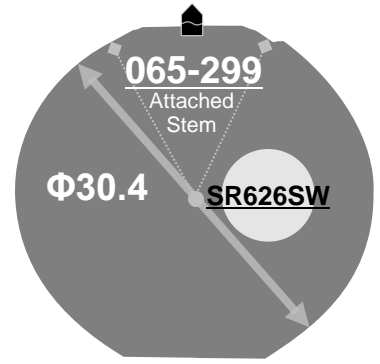

Size <ligne>	13 ½'''
Height <mm>	4.35
Accuracy <per Month>	±20 sec
Battery Life	3 years

Battery consumption could be minimum by pulling out the stem

Balance Weight <µN.m>	Minute 0.40 Second 0.09
---------------------------------	----------------------------

Featured by Shock Detection

Original Package	500pcs
-------------------------	--------

Time measurement

Accuracy

The unit (gate) time of measurement must be set at "10 sec." and the measurement must be performed in the form of complete watch.