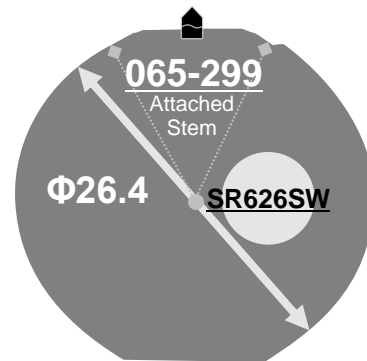

<b>Size</b> <ligne>	11 ½”
<b>Height</b> <mm>	4.15
<b>Accuracy</b> <per Month>	±20 sec
<b>Battery Life</b>	3 years

Battery consumption could be minimum by pulling out the stem

<b>Balance Weight</b> <µN.m>	Minute 0.40 Second 0.09
---------------------------------	----------------------------

Featured by Shock Detection

<b>Original Package</b>	1,000pcs
-------------------------	----------

**Time measurement**

**Accuracy**  
The unit (gate) time of measurement must be set at "10 sec." and the measurement must be performed in the form of complete watch.