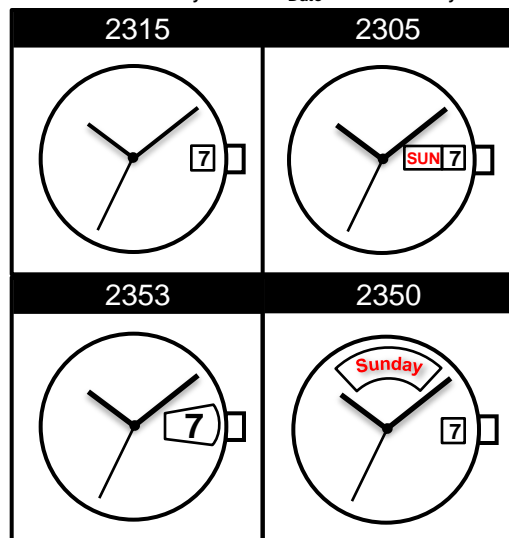

<b>Size</b> <ligne>	11 ½”
<b>Height</b> <mm>	4.15
<b>Accuracy</b> <per Month>	±20 sec
<b>Battery Life</b>	3 years

Battery consumption could be minimum by pulling out the stem

<b>Balance Weight</b> <µN.m>	Minute 0.40 Second 0.09
---------------------------------	----------------------------

Featured by Shock Detection

<b>Original Package</b>	1,000pcs
-------------------------	----------

**Time measurement**

**Accuracy**  
The unit (gate) time of measurement must be set at "10 sec." and the measurement must be performed in the form of complete watch.

Setting the Time

Setting the Date and Day

DO NOT set Date between 9:00pm – 1:00am  
DO NOT set Day between 11:15pm – 6:00am