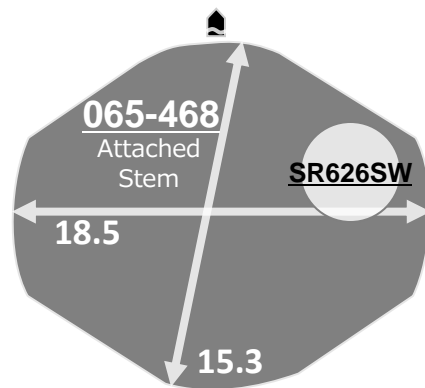

Size <ligne>	6 ¾ x8'''
Height <mm>	3.15
Accuracy <per Month>	±20 sec
Battery Life	3 years(2034 14 months)

Battery consumption could be minimum by pulling out the stem

Balance Weight <µN.m>	Minute 0.40 Second 0.07
---------------------------------	----------------------------

Clearance Clearance changes subject to the glass, case structure, and the length of the hand.	
---	--

Original Package	1,000pcs
-------------------------	----------

2025	2035
2034	High Hand Ver. 2026 2036 2039 2033 203A

Time measurement

Accuracy

The unit (gate) time of measurement must be set at "10 sec." and the measurement must be performed in the form of complete watch.

Setting the Time