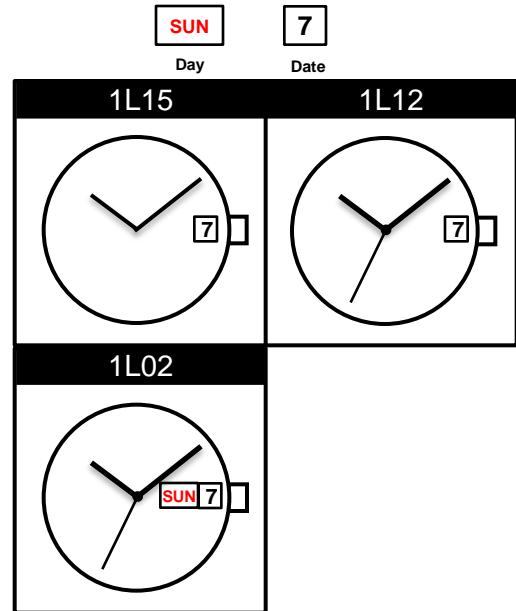

Size <ligne>	6 ¾ x 8''
Height <mm>	2.71 (1L02 2.94)
Accuracy <per Month>	±20 sec
Battery Life	3 years

Battery consumption could be minimum by pulling out the stem

Balance Weight <µN.m>	Minute 0.40 Second 0.07
---------------------------------	----------------------------

Original Package	1,000pcs
-------------------------	----------

Time measurement

Accuracy

The unit (gate) time of measurement must be set at "10 sec." and the measurement must be performed in the form of complete watch.