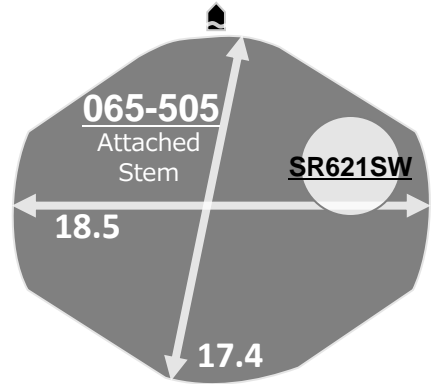

Size <ligne>	6 ¾ x 8''
Height <mm>	2.71 (1L02 2.94)
Accuracy <per Month>	±20 sec
Battery Life	3 years

Battery consumption could be minimum by pulling out the stem

Balance Weight <µN.m>	Minute 0.40 Second 0.07
---------------------------------	----------------------------

Original Package	1,000pcs
-------------------------	----------

Time measurement

Accuracy

The unit (gate) time of measurement must be set at "10 sec." and the measurement must be performed in the form of complete watch.