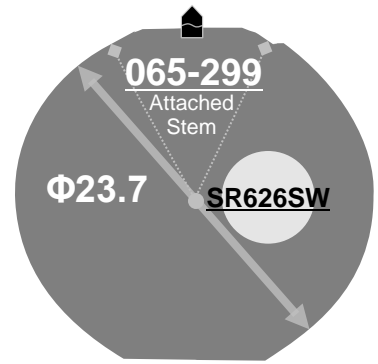

Size <ligne>	10 ½'''
Height <mm>	4.15
Accuracy <per Month>	±20 sec
Battery Life	3 years

Battery consumption could be minimum by pulling out the stem

Balance Weight <μN.m>	Minute 0.40 Second 0.09
---------------------------------	----------------------------

Featured by Shock Detection

Clearance	
------------------	--

Original Package	1,000pcs
-------------------------	----------

Time measurement

Accuracy
The unit (gate) time of measurement must be set at "10 sec." and the measurement must be performed in the form of complete watch.