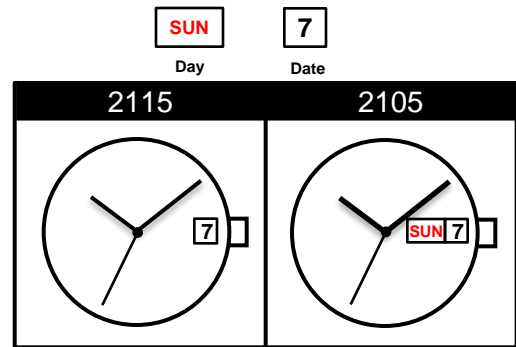

Size <ligne>	10 ½'''
Height <mm>	4.15
Accuracy <per Month>	±20 sec
Battery Life	3 years

Battery consumption could be minimum by pulling out the stem

Balance Weight <μN.m>	Minute 0.40 Second 0.09
---------------------------------	----------------------------

Featured by Shock Detection

Clearance	
------------------	--

Original Package	1,000pcs
-------------------------	----------

Time measurement

Accuracy
The unit (gate) time of measurement must be set at "10 sec." and the measurement must be performed in the form of complete watch.